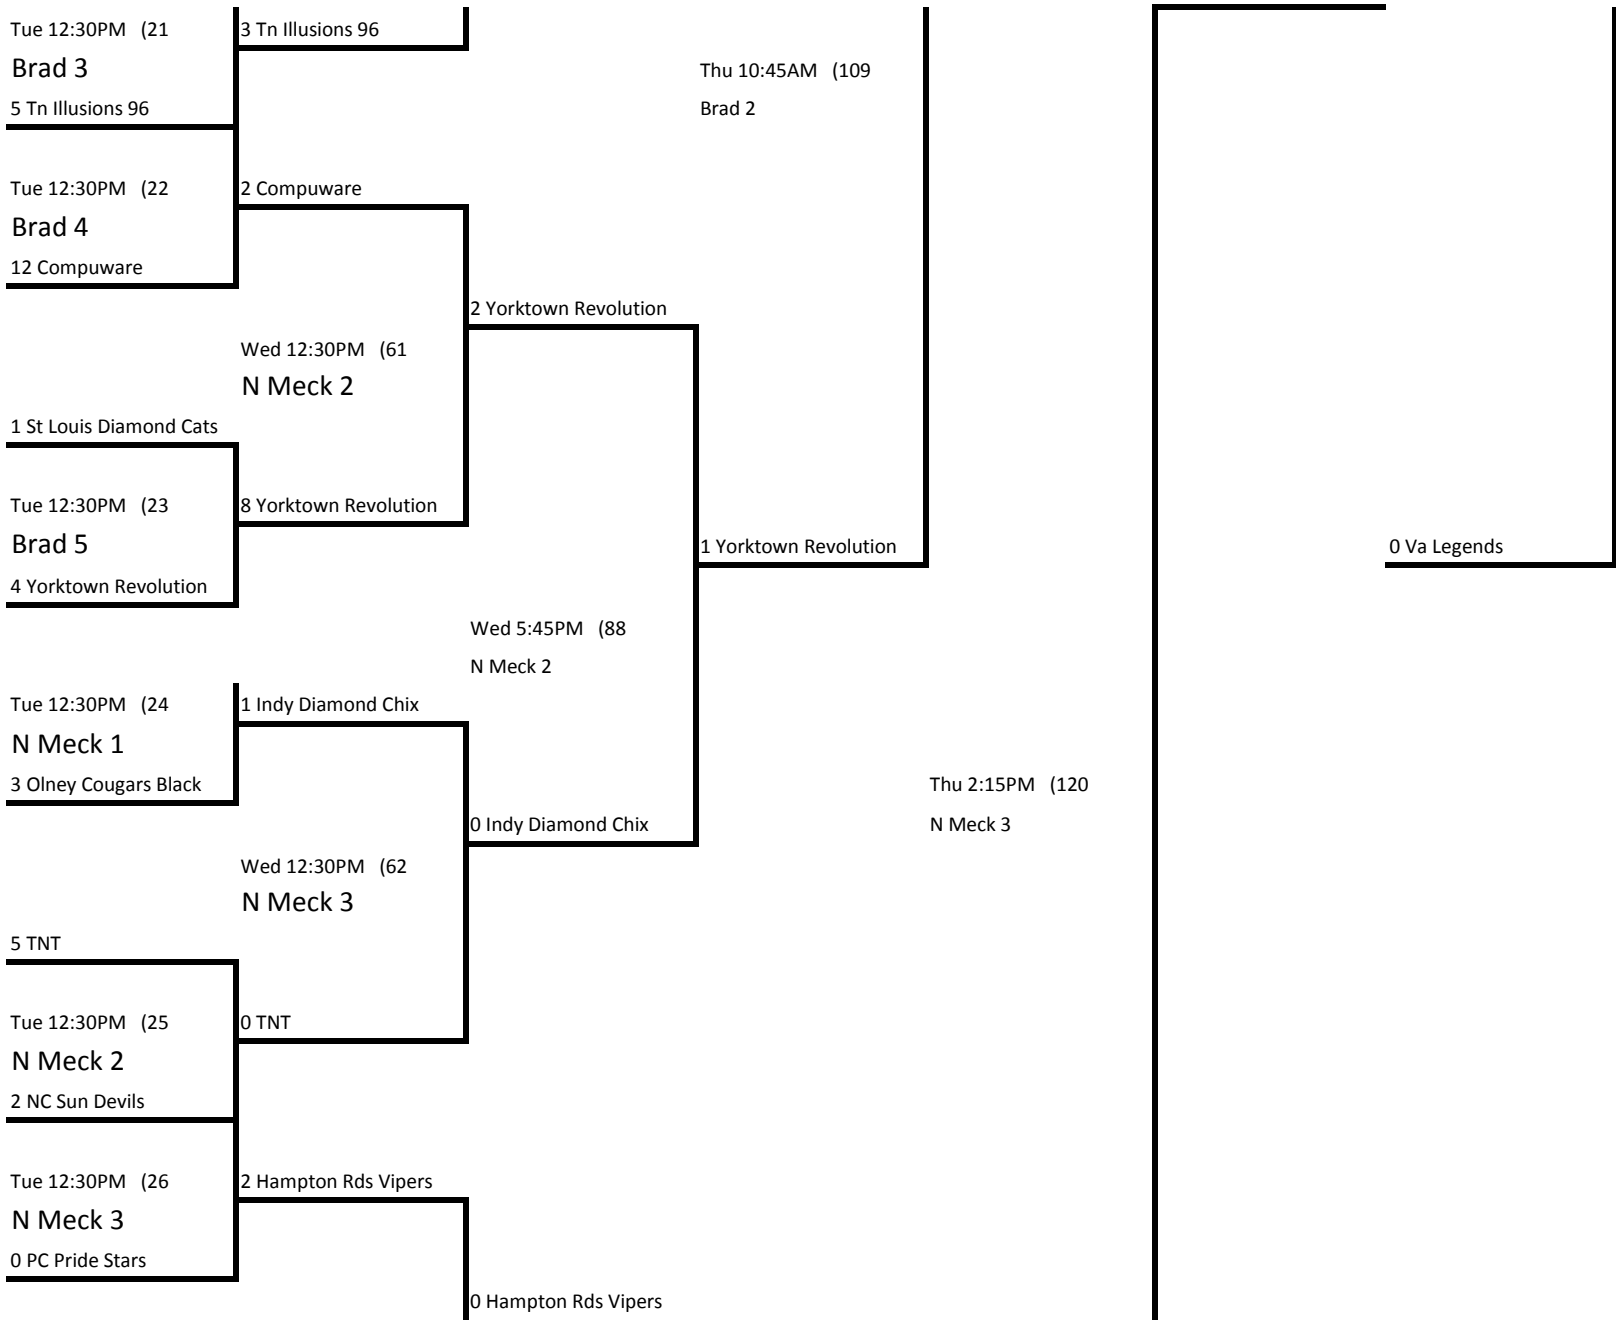

14U Class A World Series - Charlotte, NC / Rock Hill, SC

**14U-A Loser's Bracket**

**4 Carolina Attitude**

**Carolina Attitude**

Wed 10:45AM (35)

N Meck 1

6 Lady Crush

4 Lady Crush