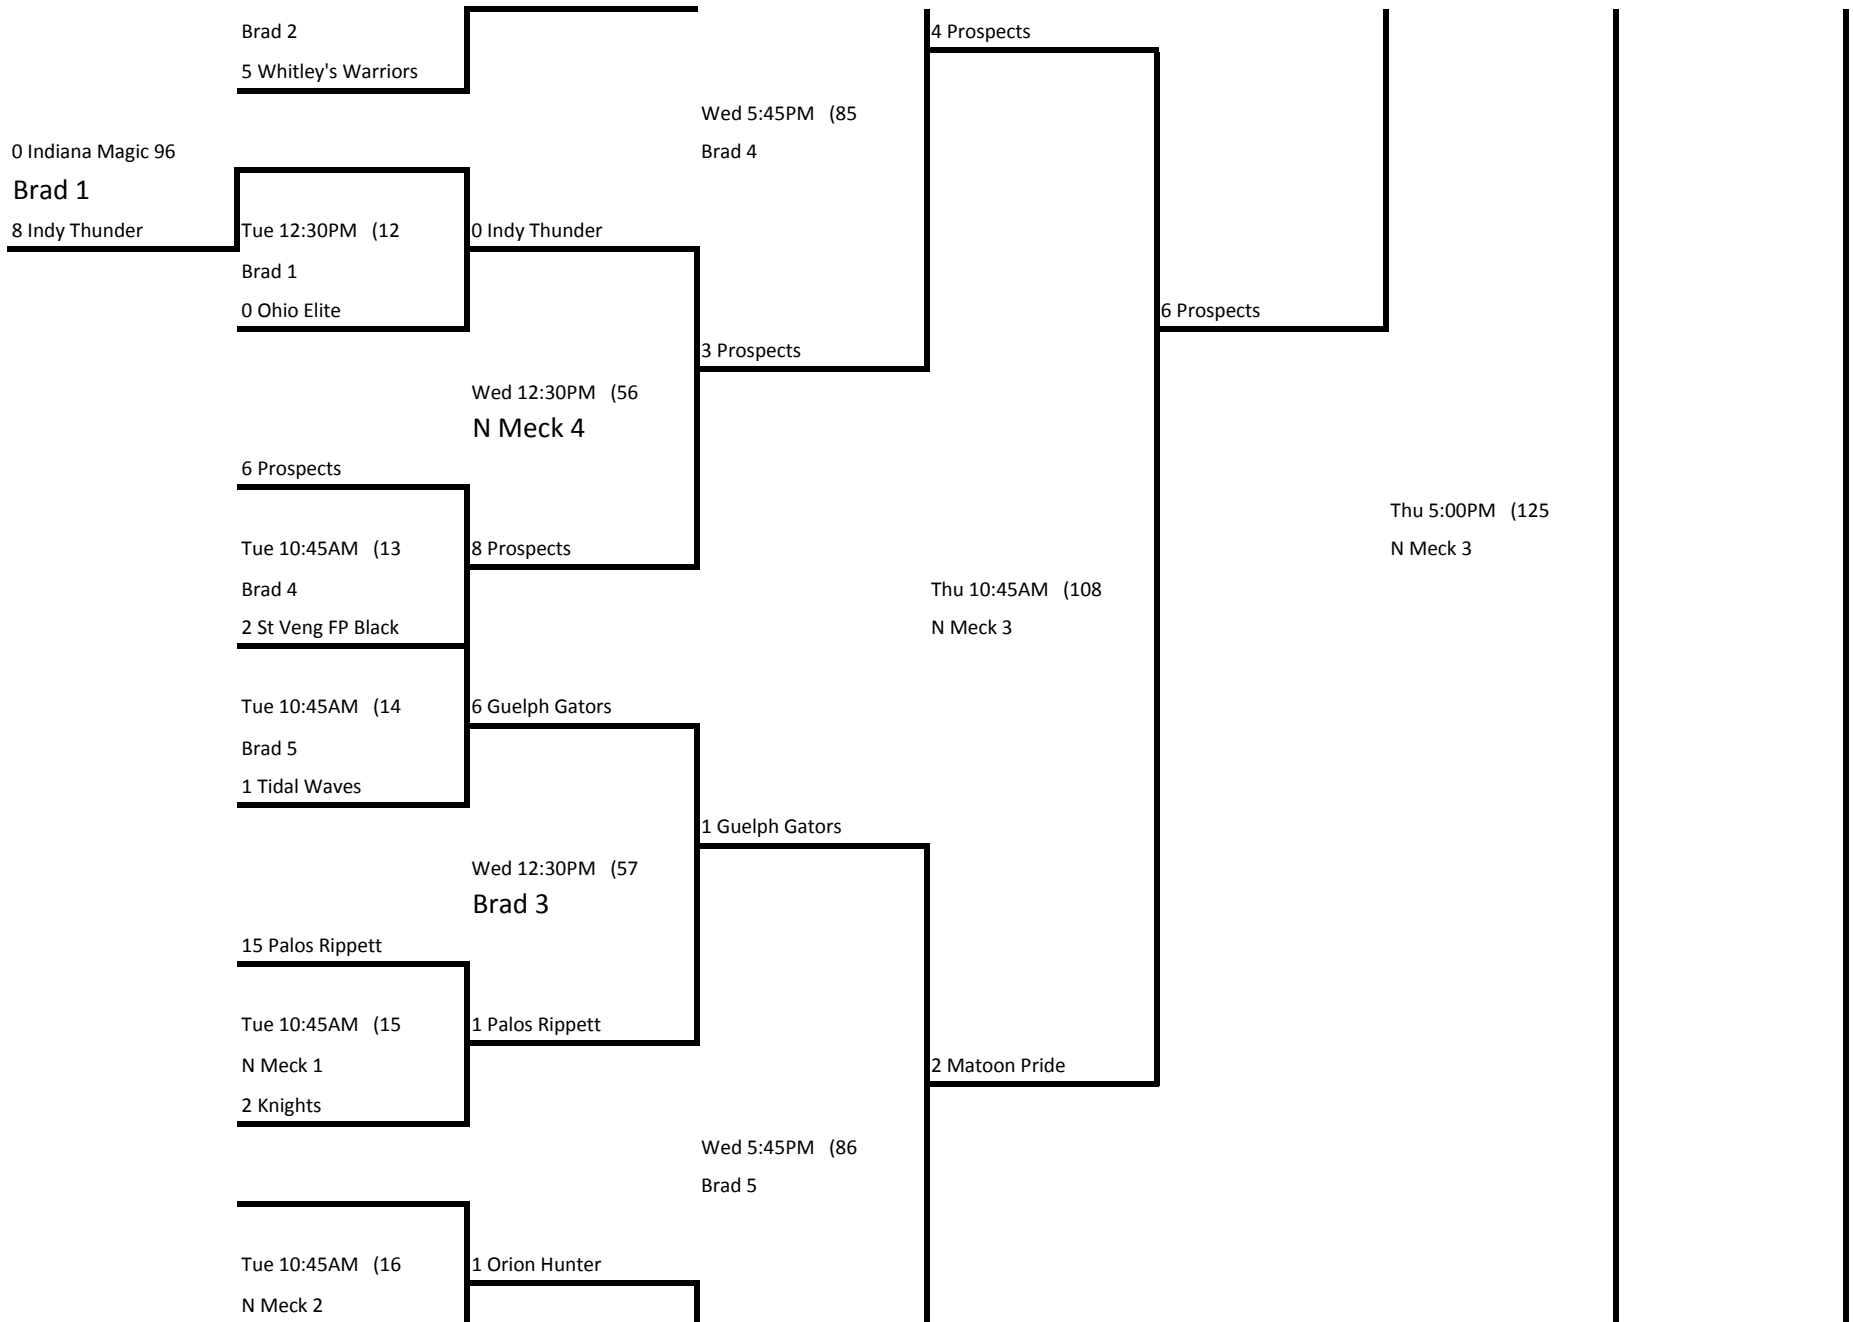

14U Class A World Series - Charlotte, NC / Rock Hill, SC

**14U-A Loser's Bracket**

**4 Carolina Attitude**

**Carolina Attitude**

Wed 10:45AM (35)

N Meck 1

6 Lady Crush

4 Lady Crush