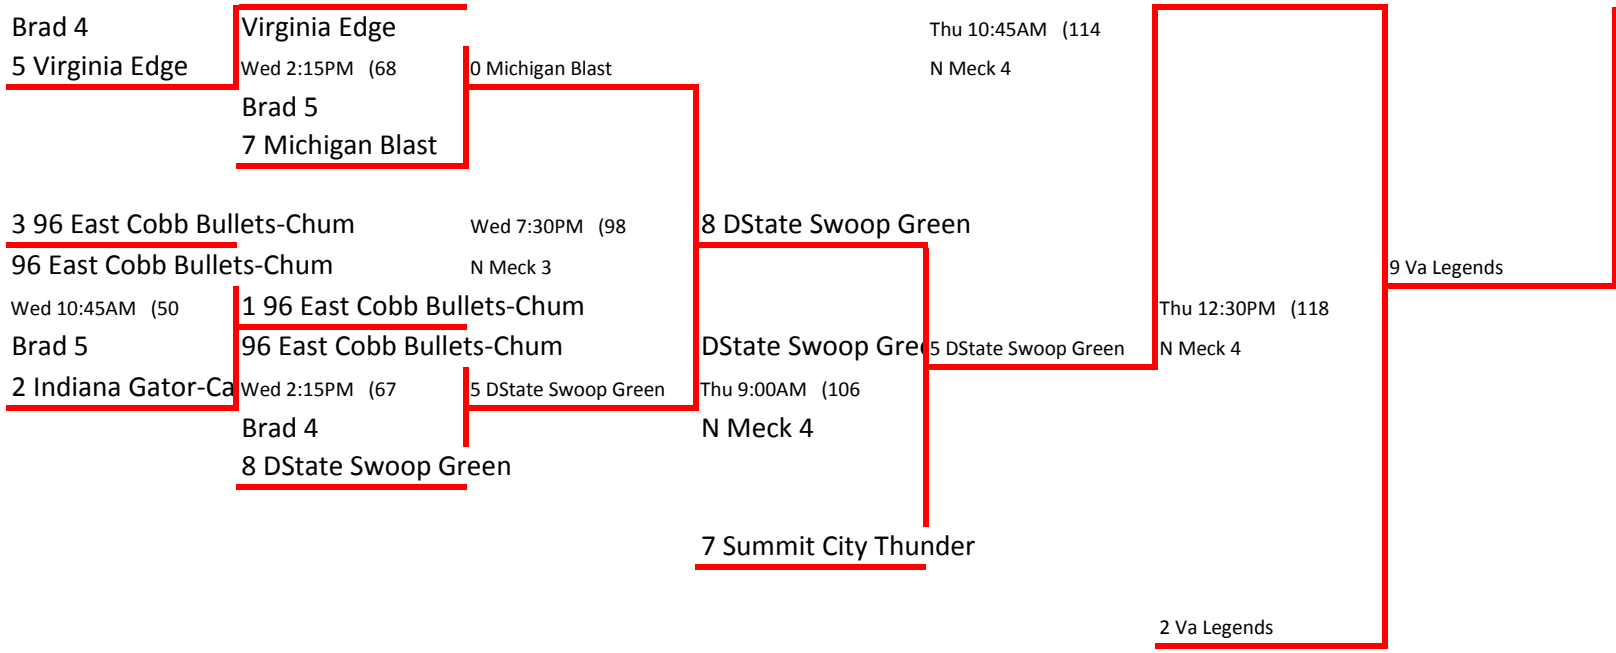

Indy Vipers

Wed 4:00PM (78)

N Meck 4

5 TNT

1 TNT

5 Loudoun Storm

3 Charlotte Blaze Red

3 Indiana Magic 96

0 Compuware

2 TNT

TNT

Thu 9:00AM (101)

Brad 3

0 White Sox TA

Thu 4:00PM (121)

N Meck 2

4 NRV Diamonds White

4 White Sox TA

|

6 Wellington Wild Blue

Thu 5:45PM (123  
N Meck 2

3 Yorktown Revolution

7 Yorktown Revolution

4 Va Legends

Thu 7:30PM (126  
N Meck 4

1 Ohio Outlaws

Fri 9:00AM (127  
Cherry 3

Thu 5:45PM (124  
N Meck 4

4 Va Legends

7 Va Legends

3 Lady Lasers Gold