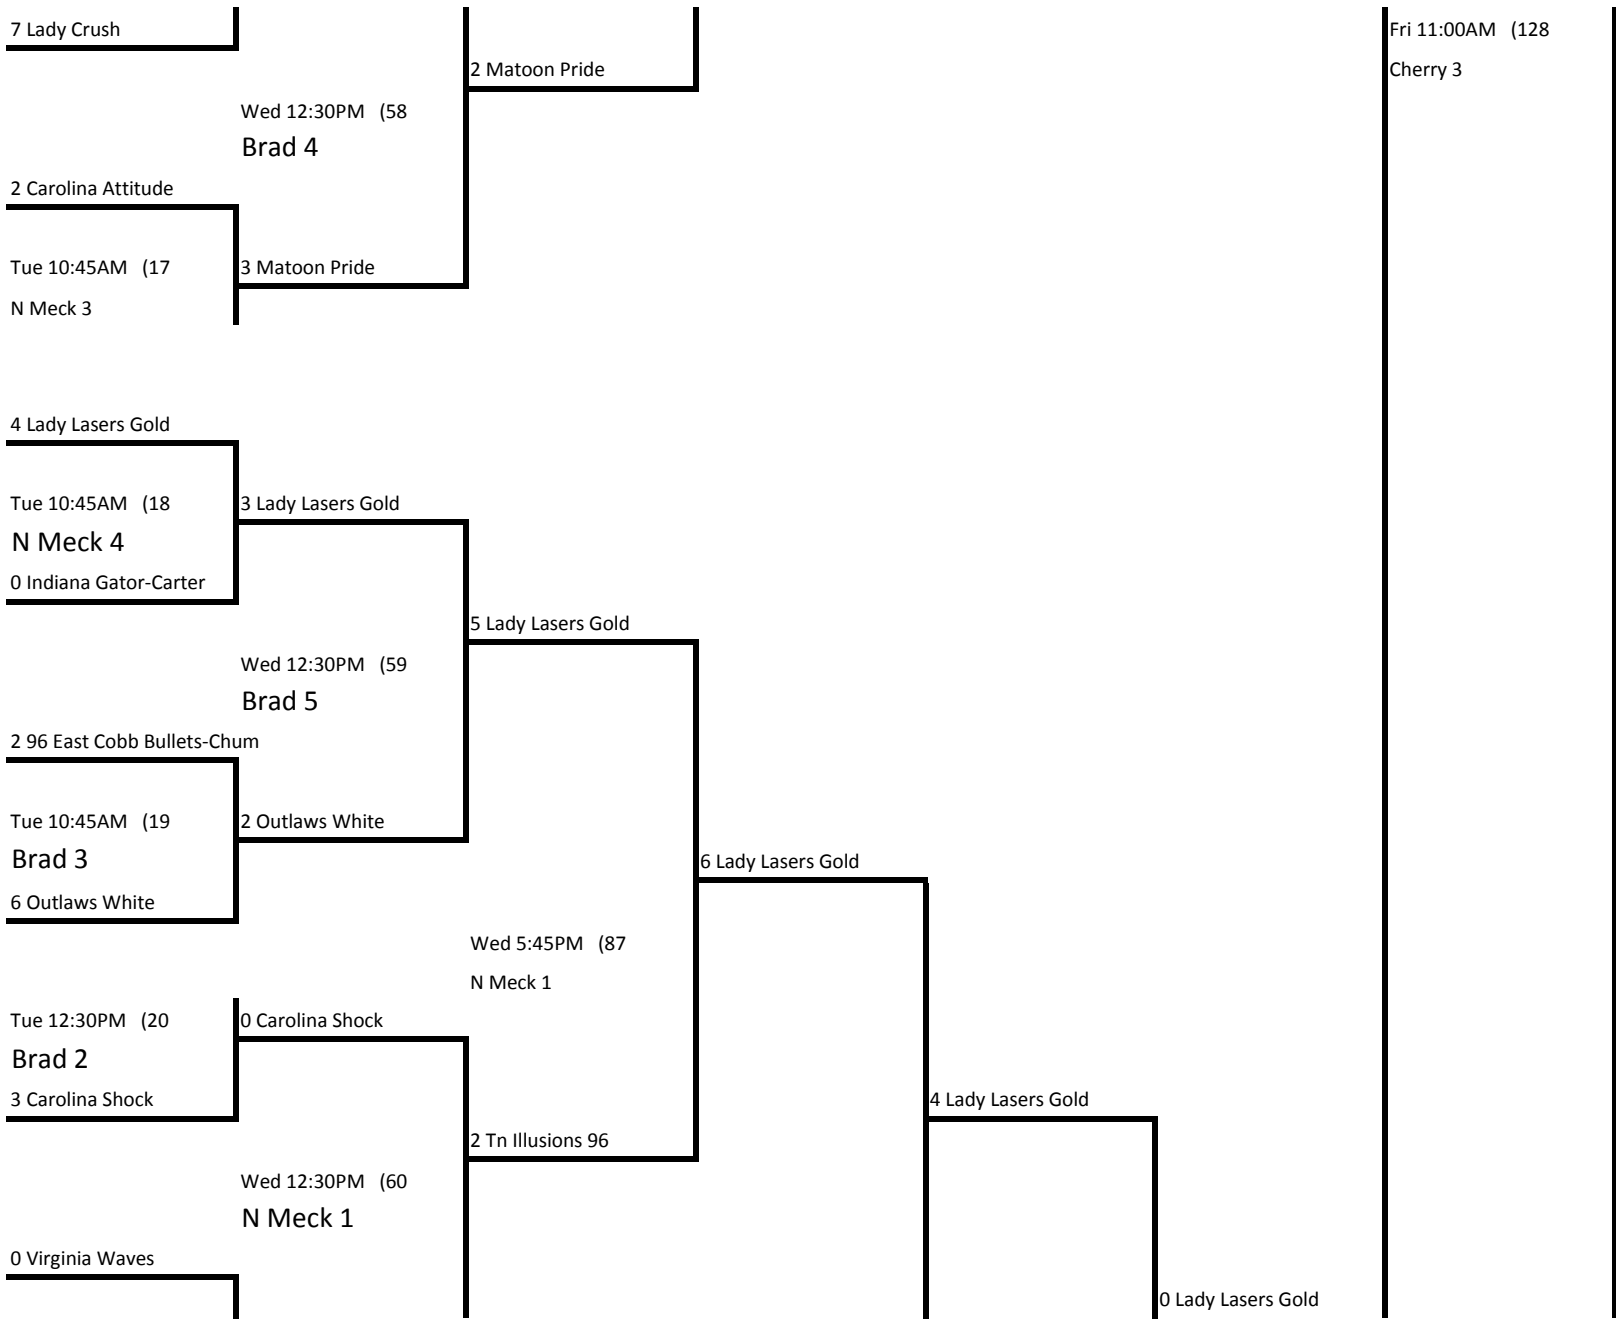

14U Class A World Series - Charlotte, NC / Rock Hill, SC

**14U-A Loser's Bracket**

**4 Carolina Attitude**

**Carolina Attitude**

Wed 10:45AM (35)

N Meck 1

6 Lady Crush

4 Lady Crush