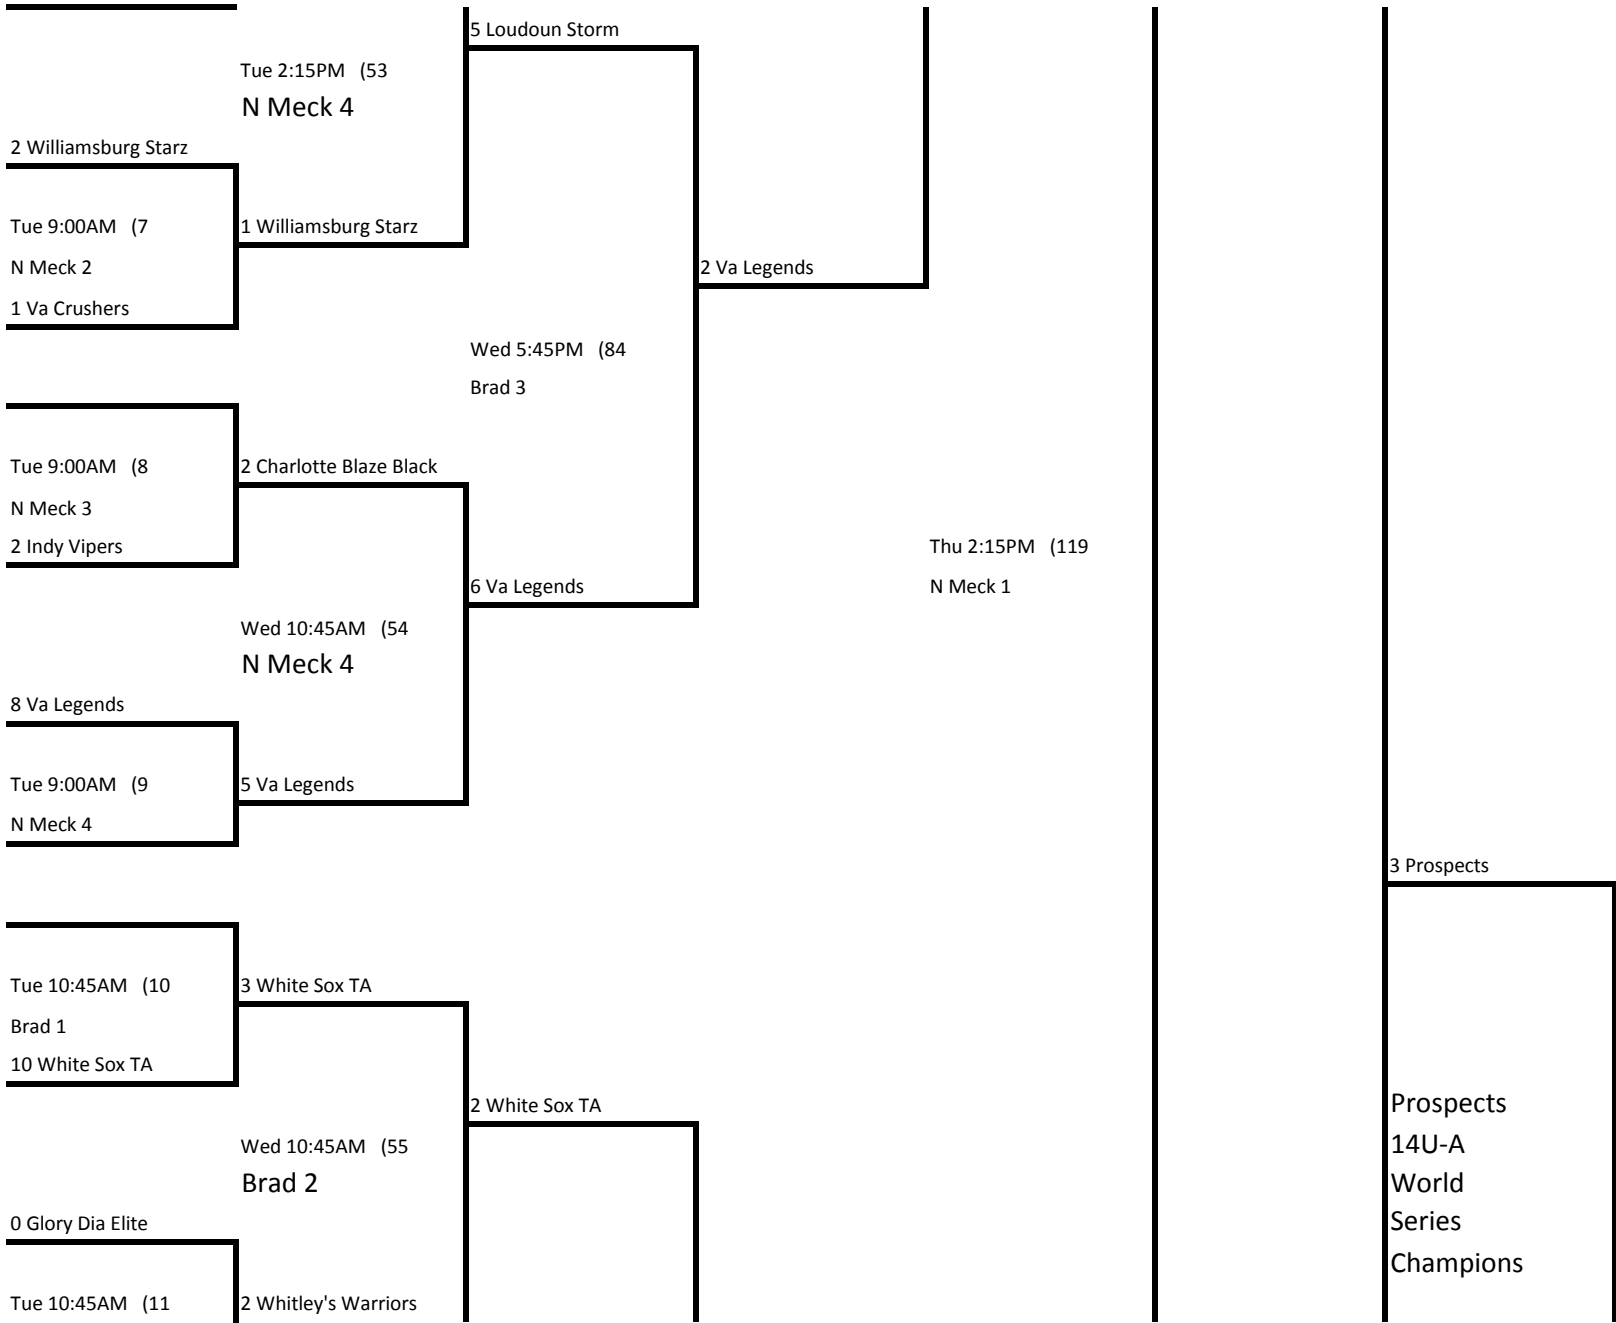

14U Class A World Series - Charlotte, NC / Rock Hill, SC

**14U-A Loser's Bracket**

**4 Carolina Attitude**

**Carolina Attitude**

Wed 10:45AM (35)

N Meck 1

6 Lady Crush

4 Lady Crush