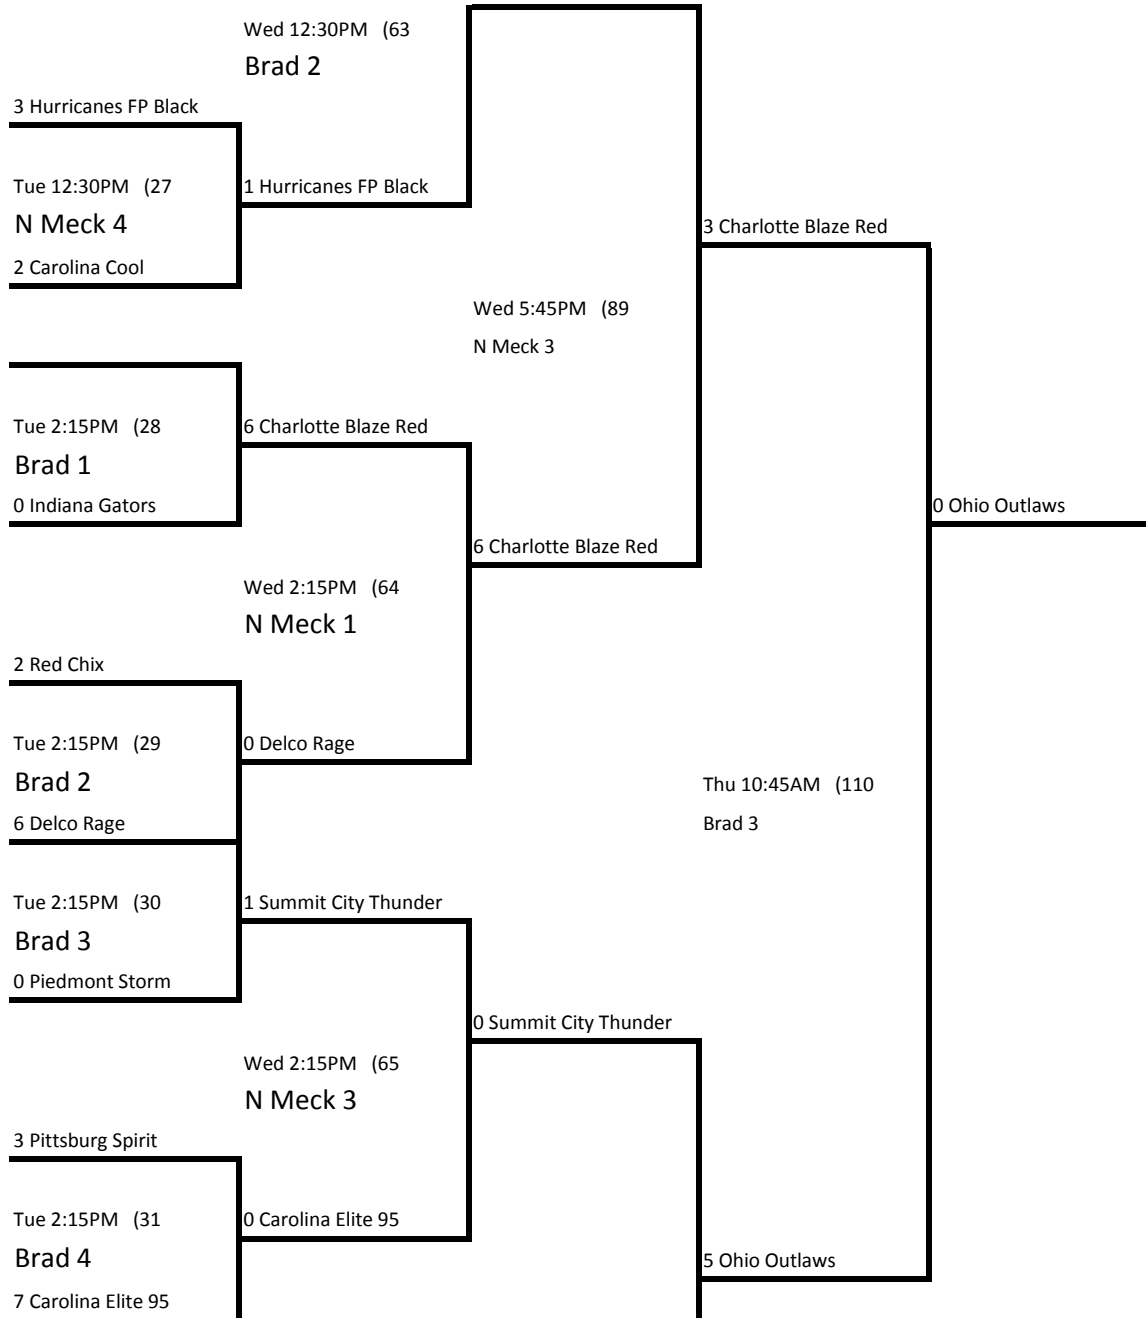

14U Class A World Series - Charlotte, NC / Rock Hill, SC

**14U-A Loser's Bracket**

**4 Carolina Attitude**

**Carolina Attitude**

Wed 10:45AM (35)

N Meck 1

6 Lady Crush

4 Lady Crush