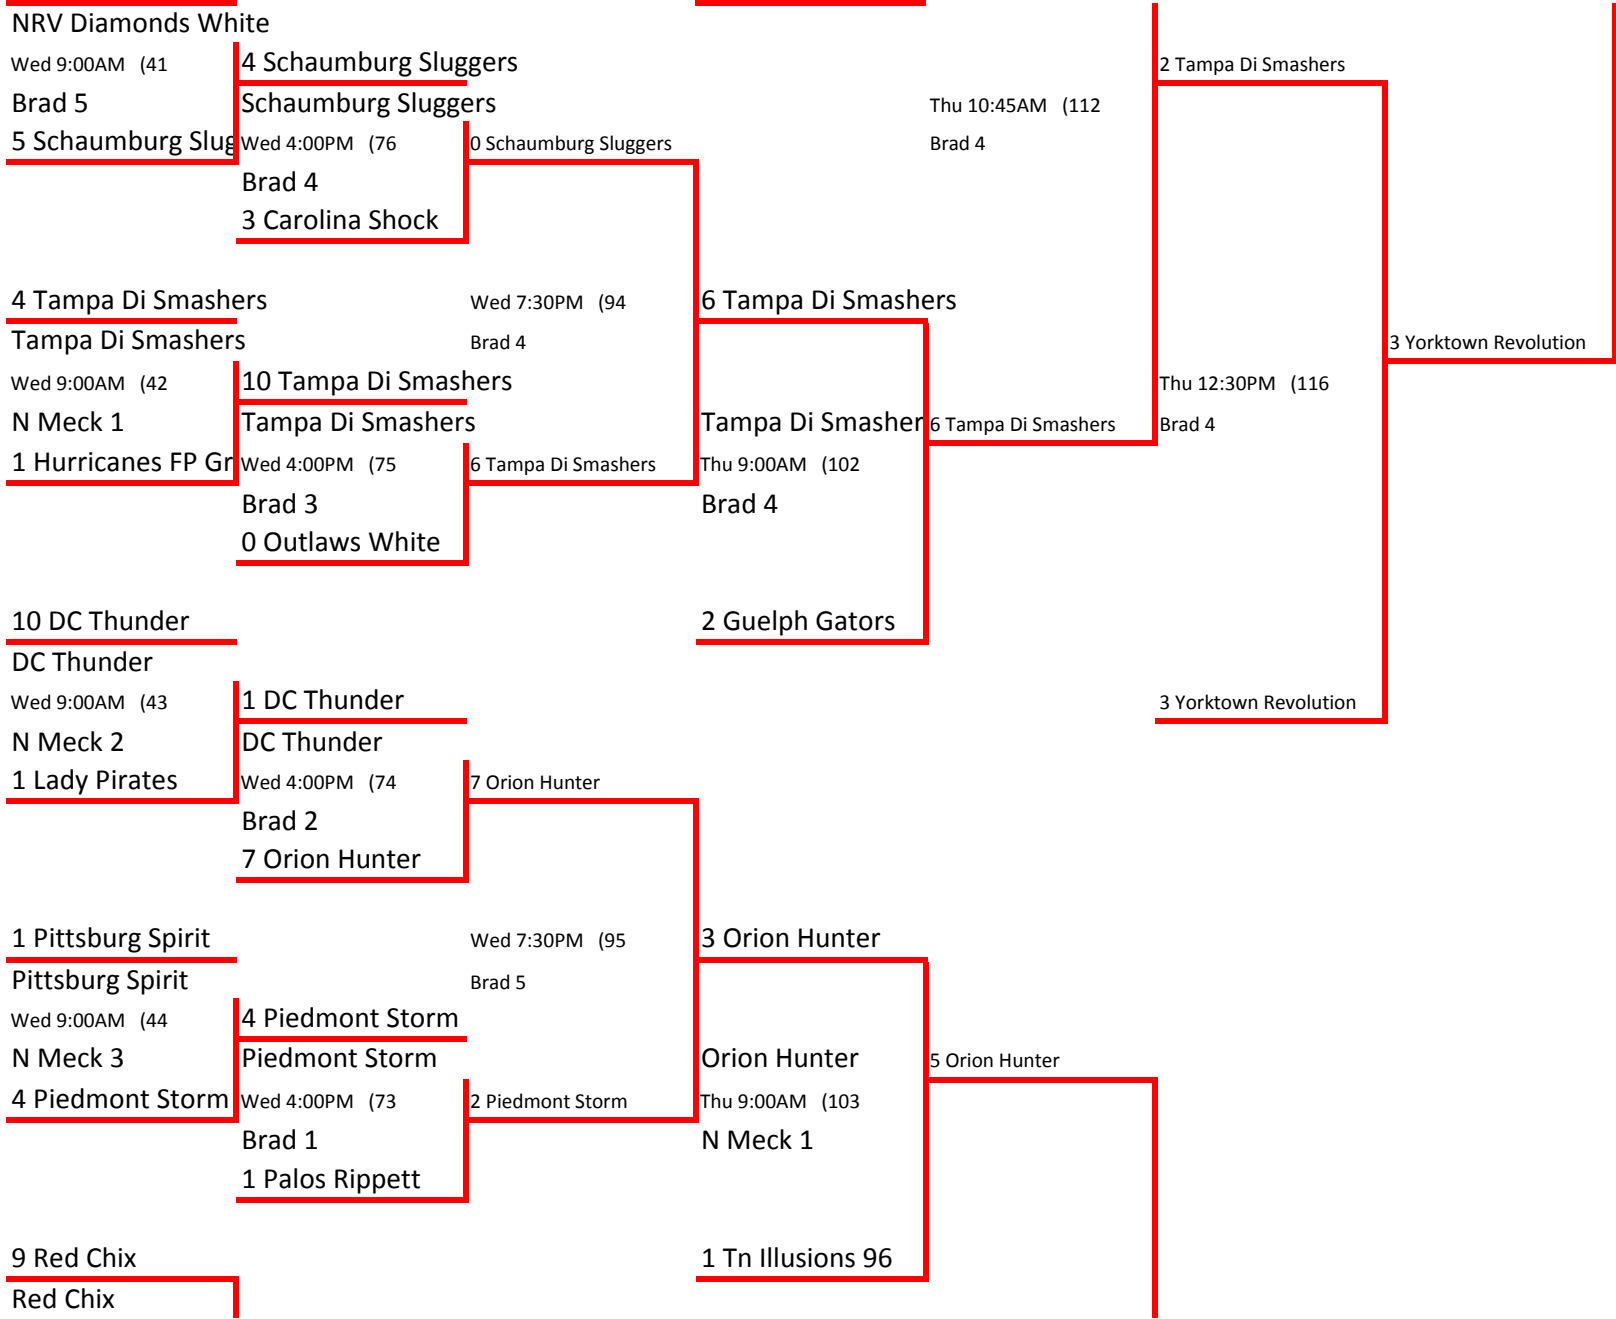

4 NRV Diamonds White

4 White Sox TA

|

6 Wellington Wild Blue

Thu 5:45PM (123  
N Meck 2

3 Yorktown Revolution

7 Yorktown Revolution

4 Va Legends