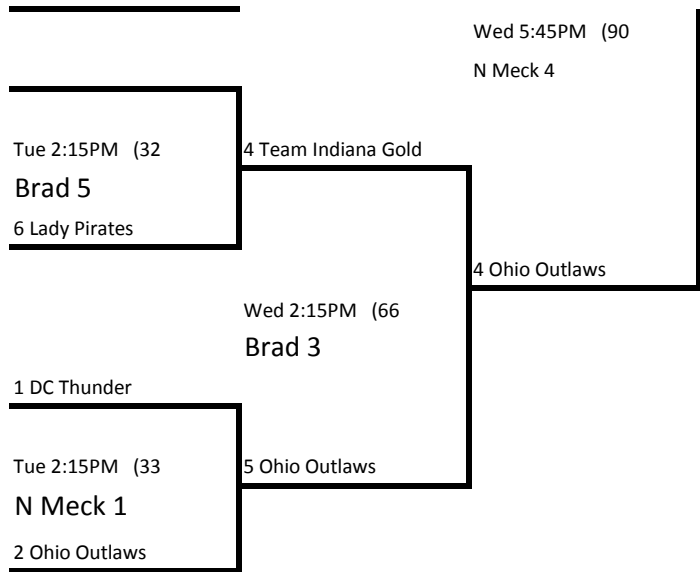

14U Class A World Series - Charlotte, NC / Rock Hill, SC

**14U-A Loser's Bracket**

**4 Carolina Attitude**

**Carolina Attitude**

Wed 10:45AM (35)

N Meck 1

6 Lady Crush

4 Lady Crush

N Meck 2

8 Tidal Waves

2 Tidal Waves

Tidal Waves

Wed 4:00PM (81)

N Meck 3

10 Carolina Elite 95

Wed 7:30PM (91)

Indy Vipers

Wed 4:00PM (78)

N Meck 4

5 TNT

1 TNT

5 Loudoun Storm

3 Charlotte Blaze Red

3 Indiana Magic 96

4 NRV Diamonds White

4 White Sox TA

|

6 Wellington Wild Blue

Thu 5:45PM (123  
N Meck 2

3 Yorktown Revolution

7 Yorktown Revolution

4 Va Legends