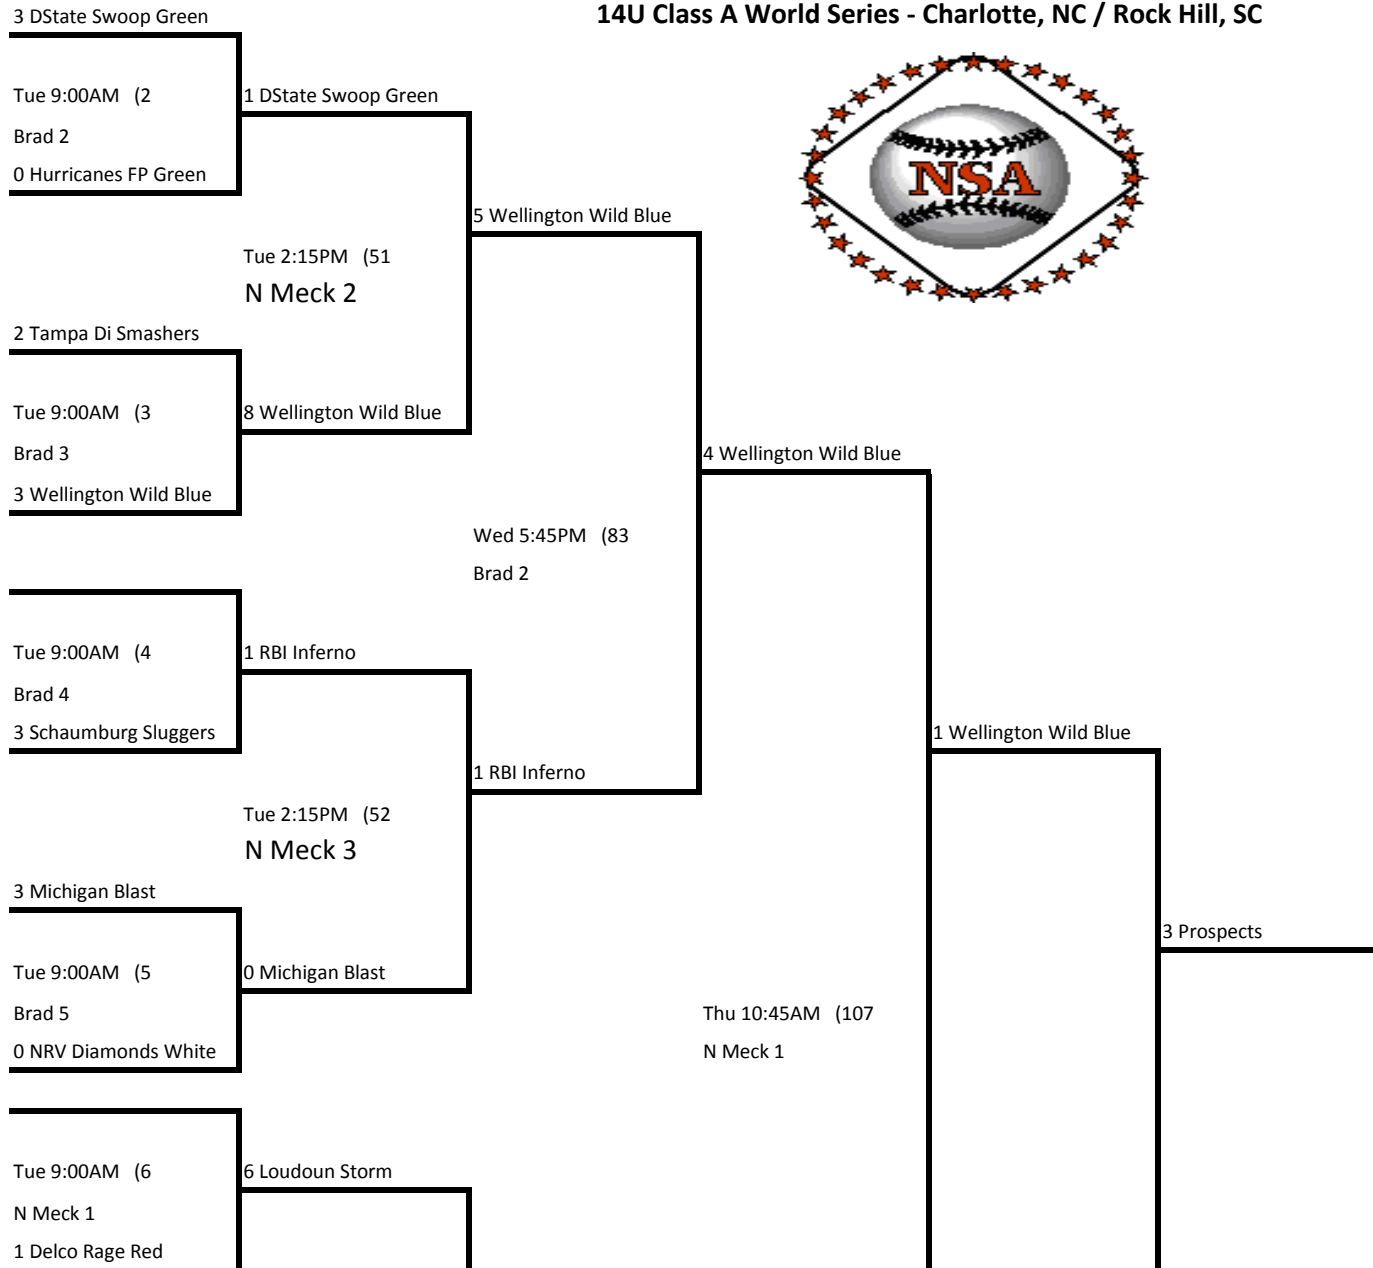

14U Class A World Series - Charlotte, NC / Rock Hill, SC

**14U-A Loser's Bracket**

**4 Carolina Attitude**

**Carolina Attitude**

Wed 10:45AM (35)

N Meck 1

6 Lady Crush

4 Lady Crush