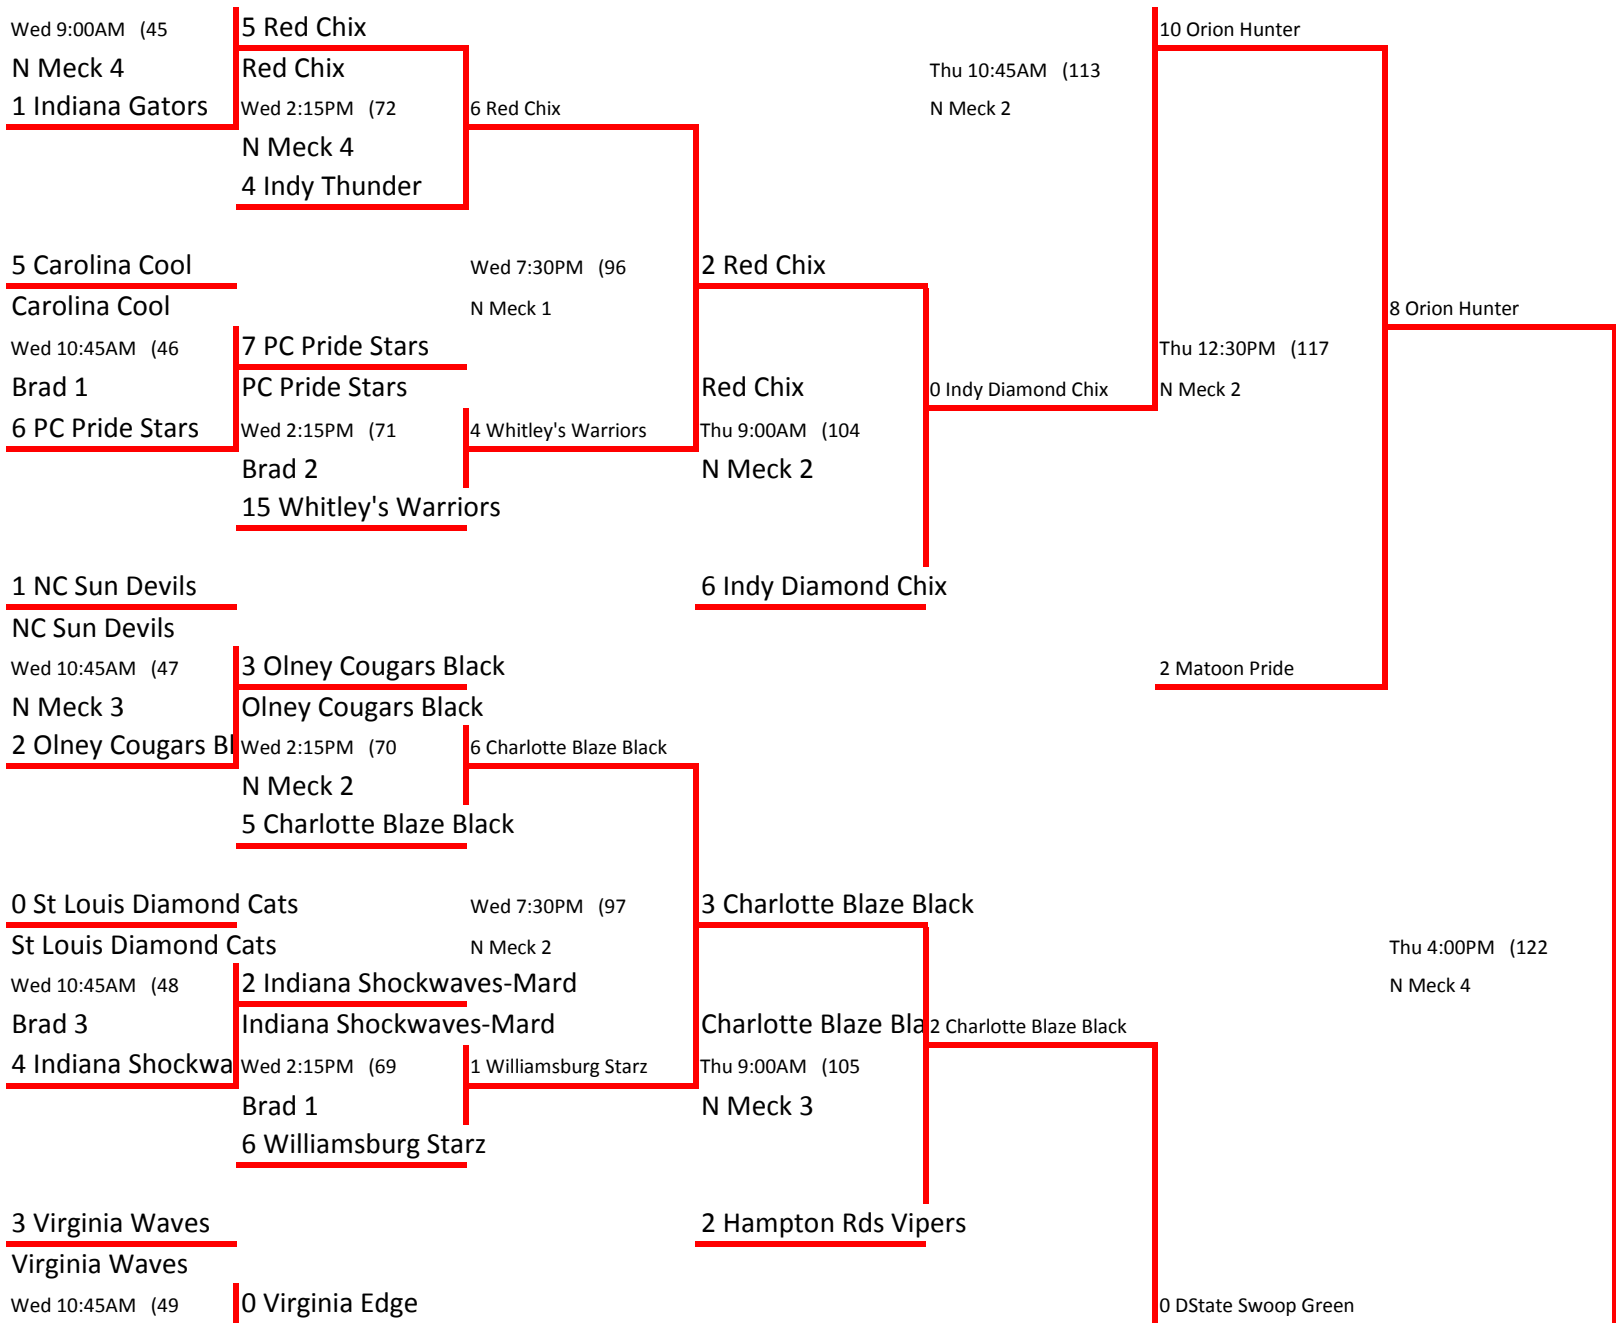

4 NRV Diamonds White

4 White Sox TA

|

6 Wellington Wild Blue

Thu 5:45PM (123  
N Meck 2

3 Yorktown Revolution

7 Yorktown Revolution

4 Va Legends